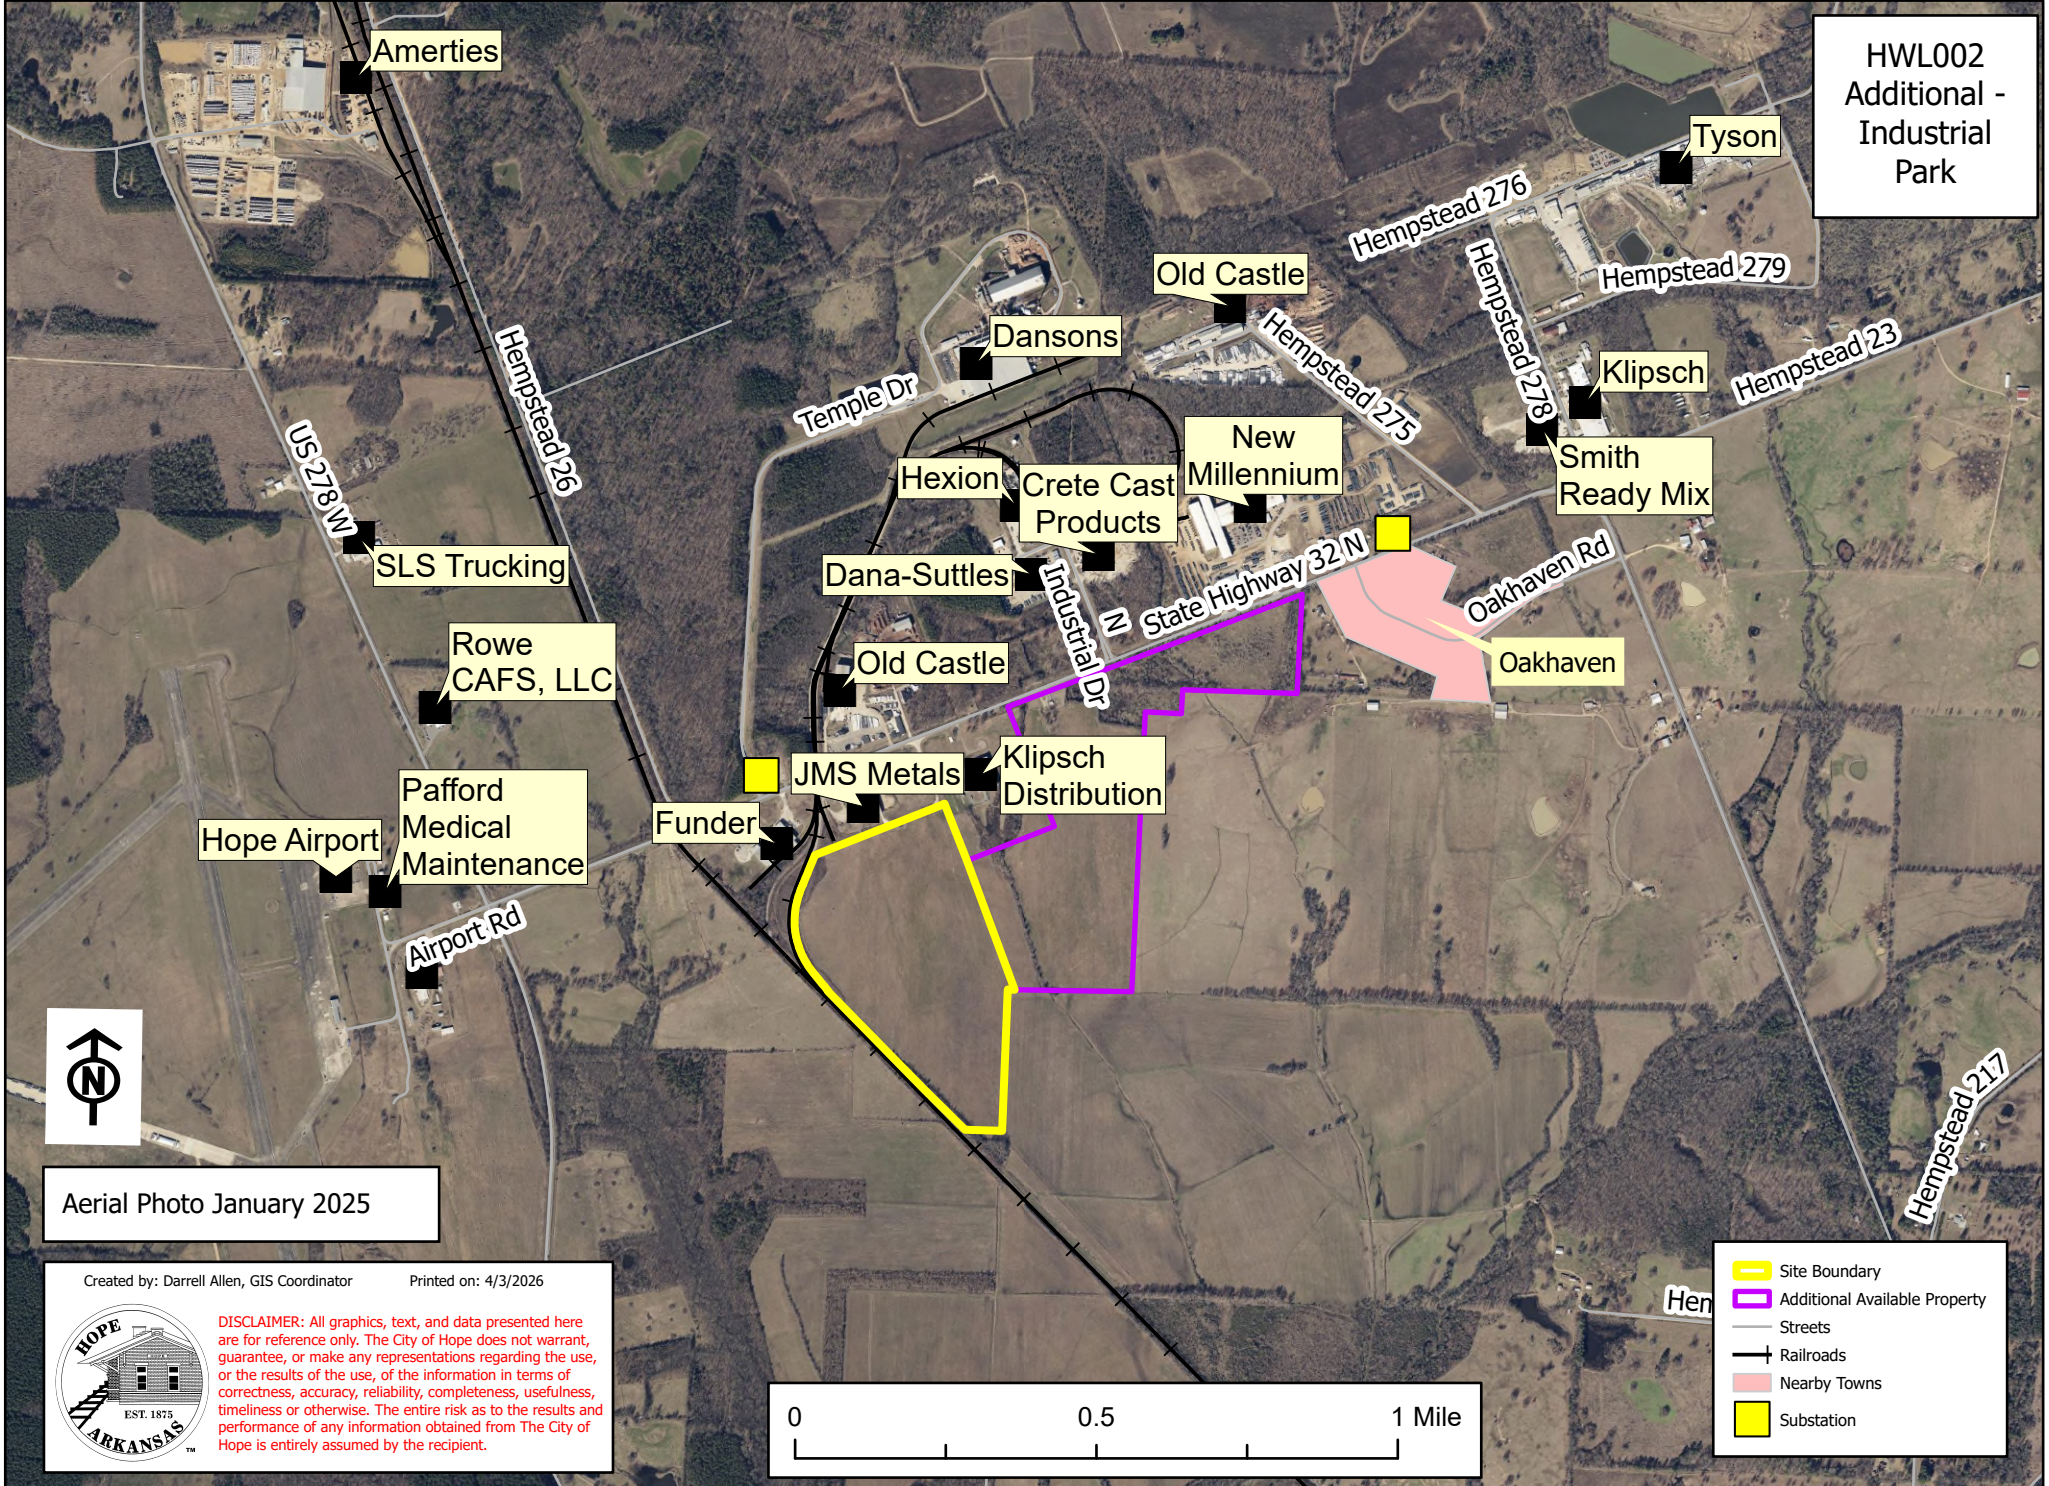

**HWL002
Additional -
Industrial
Park**

Aerial Photo January 2025

Created by: Darrell Allen, GIS Coordinator Printed on: 4/3/2026

DISCLAIMER: All graphics, text, and data presented here are for reference only. The City of Hope does not warrant, guarantee, or make any representations regarding the use, or the results of the use, of the information in terms of correctness, accuracy, reliability, completeness, usefulness, timeliness or otherwise. The entire risk as to the results and performance of any information obtained from The City of Hope is entirely assumed by the recipient.

- Site Boundary
- Additional Available Property
- Streets
- Railroads
- Nearby Towns
- Substation