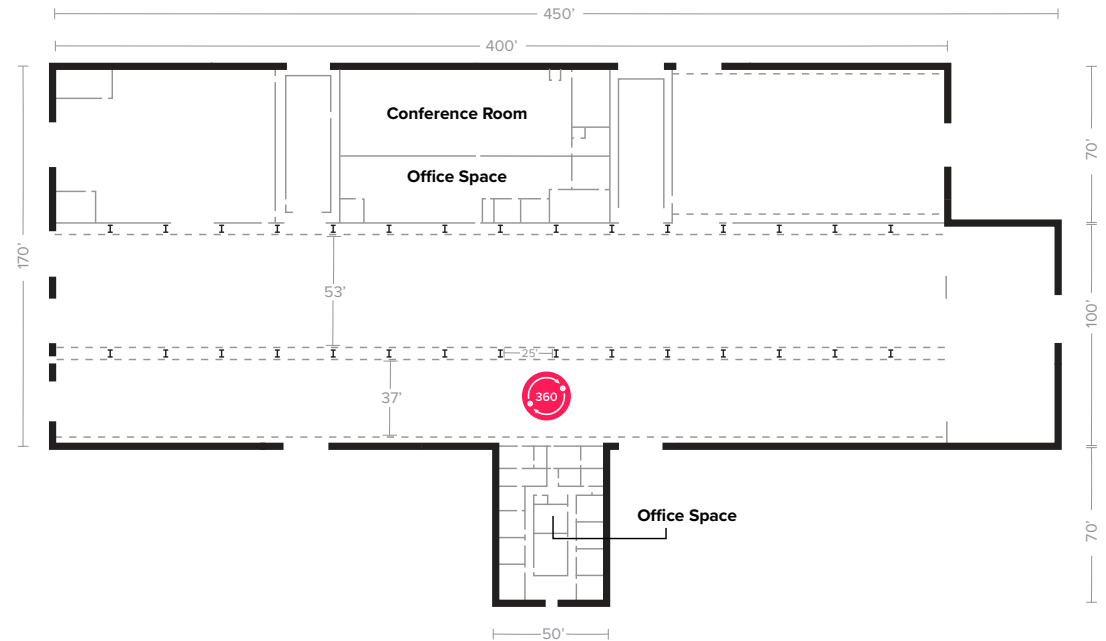

Therma-Flite Manufacturing

2524 Champagnolle Rd.
El Dorado, AR

73,000 sq. ft. Manufacturing
3,500 sq. ft. Office
76,500 total Space

Brandon Barnette

El Dorado Union County Chamber of Commerce
P: 870-312-5105 (office)
P: 870-315-3429 (cell)
E: brandon@goeldorado.com

Chris D. Murphy

Project Manager
Entergy Arkansas Business Development
P: 501-786-7173 (cell)
E: cmurph4@entergy.com

Joe Bailey

Project Manager
Entergy Arkansas Business Development
P: 501-352-9392 (cell)
E: jbaill12@entergy.com

SITE SPECS

INTERACTIVE MAP

Click or tap the icon to view the location in 360.